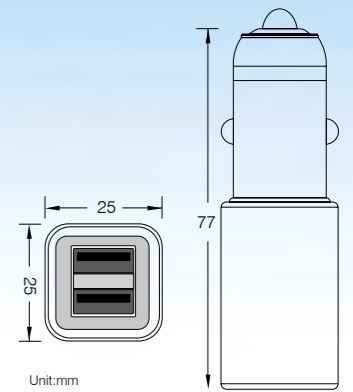

DD801

Charge **2 USB** devices at the same time!

Main Features

- **Car Charger with Dual USB Port** Up to 5V, 2100mA direct power sources for iPad, iPod units, iPhone, mobile phones, PSP, Blackberry, Digital cameras and other music players and devices. Just plug it in to your car cigarette or plug into electric socket, power up and start to play.
- **Short Circuit Protection** Damage to the charger and mobile device is prevented in case of a short circuit.

Specifications

Input: 12 - 24V $\overline{\text{---}}$
Output: 5V $\overline{\text{---}}$ 2.1A using 1USB port
5V $\overline{\text{---}}$ 1A using 2USB ports