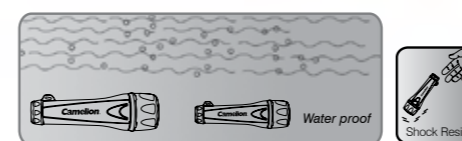

TRAVLite™ Flashlights

ideal Lighting for Out of Doors

Pocket LED Flashlight

- Ultra Shock Resistant TPE Casing Up to 3 meters drop height
- Up to 40 hrs continuous Lighting*
- "O" Ring and Sealed Switch for water resistant (IPX4**) performance
- Slim, Smart Portable Design includes lanyard, great for travel
- Uses Easily Available Economical AAA Batteries

Best for:
Traveling, hiking, camping, fishing, athletics

LED Rubber Flashlights

- Heavy Duty Rubberized Case
- Shockproof up to 2 meters drop
- Water Resistant (up to IPX7***)
- Shatterproof Optical Lens
- Non Slip Grip oil/grease resistant grip with push button switch and end strap
- Never replace LEDs 100,000 hr lifetime
- Brightness Intensifying Optical Cavity Design

*Camelion 2009 lab tests, using 3 Camelion alkaline AAA batteries; LED brightness will attenuate when battery power is weak.
**An IPX4 designation means it will hold up against rain and jets of water, but is not suitable for swimming or guaranteed to survive immersion in water.
***An IPX7 designation means the case can withstand accidental immersion in one meter of water for up to 30 minutes.

Product Picture	Name	Model #	Specifications						
			LEDs	LED Type	Lumens	Battery Mode	Body Material	Available Colors	Water Resistant
	Pocket LED Flashlights	HP7011	1	Superbright LED	40lm	3 x AAA	Plastic	Red Green	✓
	Rubber Flashlights	PT6L2D	6	Superbright LED	12lm	2 x D	Rubber	Red Blue	✓
	Rubber Flashlights	PT3L2AA	3	Superbright LED	6lm	2 x AA	Rubber	Red Blue	✓

HP7011

PT6L2D

PT3L2AA