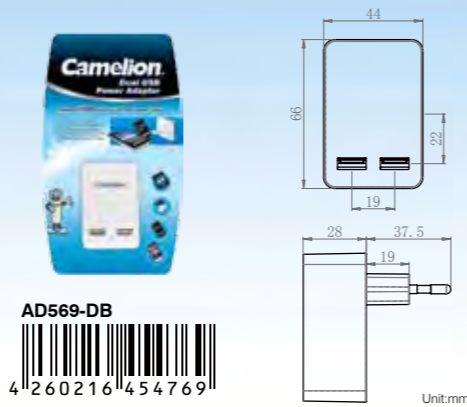

AD569

AD569-DB
4 260216 454769

Main Features

- 3.4A output USB port for fastest possible charge
- Dual USB port enable to charge two devices at the same time
- Direct power source for tablets and mobile devices
- Use any cable with charger
- Over current, overheating and short circuit protections
- Universal voltage

Specifications

Input: 100-240V~50/60Hz 21W max
Output: 5V 3.4A (2.4A+1A)

Directions

Available Colors

White

Packaging

Blister	Plug:	TUV	UL
	Weight(g)	82	76
Dimensions (W) x (H) x (D)(mm)		107 x 171 x 70	107 x 171 x 67
Inner Carton	Packs / Inner ctn	24	24
	Net Weight(kg)	1.3	1.15
	Gross Weight(kg)	2.15	2.0
	Dimensions (L)x (W) x (H) (cm)	58.5 x 44 x 11.7	58.5 x 42.5 x 11.7
Outer Carton	Packs / Carton	48	48
	Net Weight(kg)	2.6	2.3
	Gross Weight(kg)	4.7	4.4
	Dimensions (L)x (W) x (H) (cm)	60 x 45.5 x 25.5	60 x 45.5 x 25.5
	Volume(cbm)	0.0697	0.0697