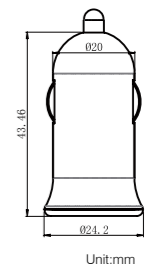

Main Features

- **2.1A output USB port** for fastest possible charge
- **Charge your smartphone & tablets anytime in your Car**
- **Charging directly with cigarette lighter plug-in**
- **Compatible with most vehicle power ports**
- **Short circuit & overheating protections**
- **Compact and portable**