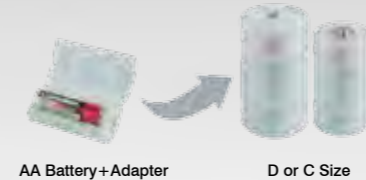

Warning:

When using two or more adapters together, avoid mixing new and used batteries, batteries with different charge levels or different types and brands. Don't mix adapters with actual D batteries in the device. Please insert the AA batteries into the adapter correctly. Remove battery after use, or when not in use. Store adapter separately from battery. Do not recharge battery while in the adapter.