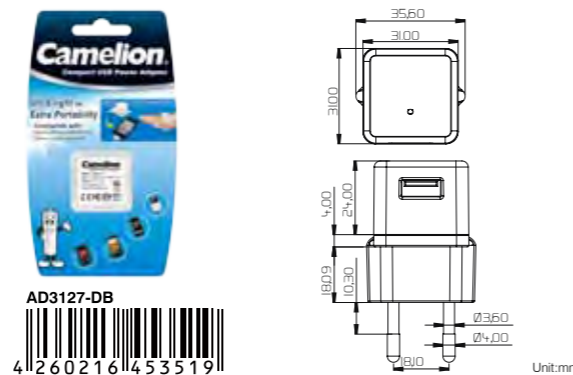

AD3127

AD3127-DB
4 260216 453519

Main Features

- Handy Power Source 5V, 1A direct power source for iPad, iPod, iPhone, mobile phones, PSP, Blackberry, MP3/4, DV, PDA and other devices. Just plug it into your wall socket, power up and start to play.
- Compact Design
- Short Circuit Protection
- Overcurrent and Overheating Protection
- Global Use Options Different plug types are available depending on country requirements.

Specifications

Input: 100-240V~50/60Hz
Output: 5V 1A

Directions

Available Colors

White

Packaging

Blister	Plug:	TUV/UL
	Weight(g)	52
Dimensions (W) x (H) x (D)(mm)		102 x 167 x 61
Inner Carton	Packs / Inner ctn	24
	Net Weight(kg)	1.45
	Gross Weight(kg)	1.8
	Dimensions (L)x (W) x (H) (cm)	43 x 35 x 12
Outer Carton	Packs / Carton	48
	Net Weight(kg)	2.9
	Gross Weight(kg)	3.9
	Dimensions (L)x (W) x (H) (cm)	44.5 x 37.5 x 27.5
	Volume(cbm)	0.0459