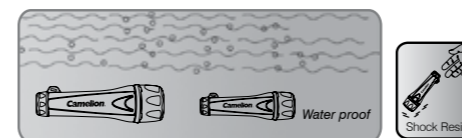

TRAVLite™ Flashlights

ideal Lighting for Out of Doors

Pocket LED Flashlight

- Ultra Shock Resistant TPE Casing Up to 3 meters drop height
- Up to 40 hrs continuous Lighting*
- "O" Ring and Sealed Switch for water resistant (IPX4**) performance
- Slim, Smart Portable Design includes lanyard, great for travel
- Uses Easily Available Economical AAA Batteries

Best for:
Traveling, hiking, camping, fishing, athletics

LED Rubber Flashlights

- Heavy Duty Rubberized Case
- Shockproof up to 2 meters drop
- Water Resistant (up to IPX7***)
- Shatterproof Optical Lens
- Non Slip Grip oil/grease resistant grip with push button switch and end strap
- Never replace LEDs 100,000 hr lifetime
- Brightness Intensifying Optical Cavity Design

*Camelion 2009 lab tests, using 3 Camelion alkaline AAA batteries; LED brightness will attenuate when battery power is weak.
**An IPX4 designation means it will hold up against rain and jets of water, but is not suitable for swimming or guaranteed to survive immersion in water.
***An IPX7 designation means the case can withstand accidental immersion in one meter of water for up to 30 minutes.

Product Picture	Name	Model #	Specifications						
			LEDs	LED Type	Lumens	Battery Mode	Body Material	Available Colors	Water Resistant
	Pocket LED Flashlights	HP7011	1	Superbright LED	40lm	3 x AAA	Plastic	Red Green	✓
	Rubber Flashlights	PT6L2D	6	Superbright LED	12lm	2 x D	Rubber	Red Blue	✓
	Rubber Flashlights	PT3L2AA	3	Superbright LED	6lm	2 x AA	Rubber	Red Blue	✓

HP7011

PT6L2D

PT3L2AA