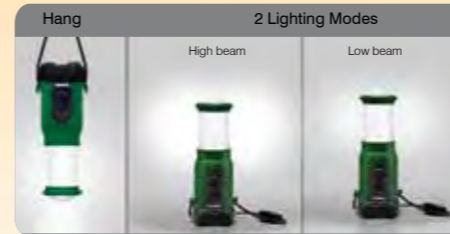

Mini Area Lantern