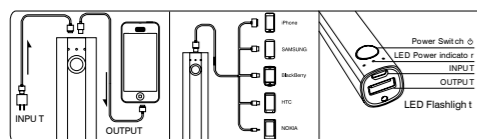

Directions

Available Colors

Red silver

Packaging

Blister	Plug:	/
	Weight(g)	116
	Dimensions (W) x (H) x (D)(mm)	80 x 31 x 183
Inner Carton	Packs / Inner ctn	12
	Net Weight(kg)	1.39
	Gross Weight(kg)	1.8
	Dimensions (L)x (W) x (H) (cm)	38 x 19.3 x 8.8
Outer Carton	Packs / Carton	48
	Net Weight(kg)	5.57
	Gross Weight(kg)	6.27
	Dimensions (L)x (W) x (H) (cm)	39.5 x 36.5 x 21.5
	Volume(cbm)	0.0309