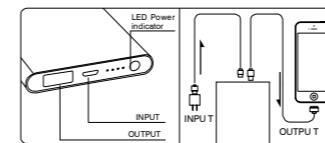

Directions

Available Colors

Silver Gold

Packaging

Blister	Plug:	/
	Weight(g)	116
Dimensions (W) x (H) x (D)(mm)		135 x 230 x 33
Inner Carton	Packs / Inner ctn	/
	Net Weight(kg)	/
	Gross Weight(kg)	/
	Dimensions (L)x (W) x (H) (cm)	/
Outer Carton	Packs / Carton	48
	Net Weight(kg)	6.7
	Gross Weight(kg)	7.2
	Dimensions (L)x (W) x (H) (cm)	57 x 43 x 25.5
	Volume(cbm)	0.0625