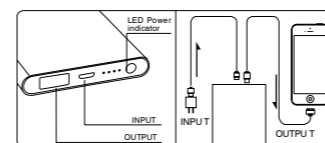

Directions

Available Colors

Silver Gold

Packaging

Blister	Plug:	/
	Weight(g)	155
Dimensions (W) x (H) x (D)(mm)		135 x 230 x 33
Inner Carton	Packs / Inner ctn	/
	Net Weight(kg)	/
	Gross Weight(kg)	/
	Dimensions (L)x (W) x (H) (cm)	/
Outer Carton	Packs / Carton	48
	Net Weight(kg)	7.5
	Gross Weight(kg)	8
	Dimensions (L)x (W) x (H) (cm)	57 x 43 x 25.5
	Volume(cbm)	0.0625